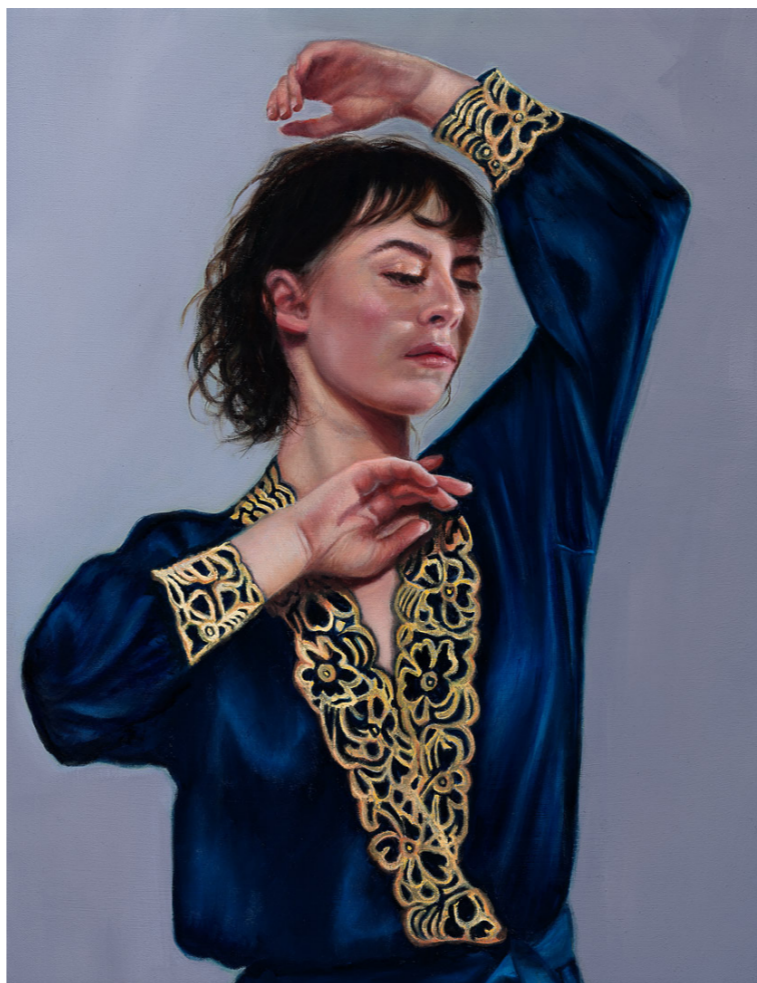

DUALITY

A Solo Exhibition by Suzanne Lawson

Opening Night Wednesday 14 December 2022
Exhibition Dates Thurs 14 - Tues 22 December 2022

GALLOWS GALLERY
53 Glyde St, Mosman Park, WA
Open: Mon - Sat 10-3pm & Sun 12-3pm
www.gallowsgallery.com | 08 9286 4730

DUALITY

'Duality' for me expresses the contrast between two aspects of something.
The light and dark, the stillness and movement
that exist in everyone and everything. Nuanced and ever changing.

My intention when painting objects and figures is to convey atmosphere
and feeling. There may be duality between the artist's intention and
the observer's interpretation of a piece, and for me that is the beauty of
communicating through painting.

Suzanne Lawson

LEXI, 2022
Oil on canvas
48 x 38 cm (framed)
\$950 SOLD

DANCER, 2022
Oil on canvas
48 x 38 cm (framed)
\$950 SOLD

GOLDEN, 2022
Oil on canvas
48 x 38 cm (framed)
\$950

ANGELINA, 2021
Oil on canvas
103 x 83 cm (framed)
\$2100 SOLD