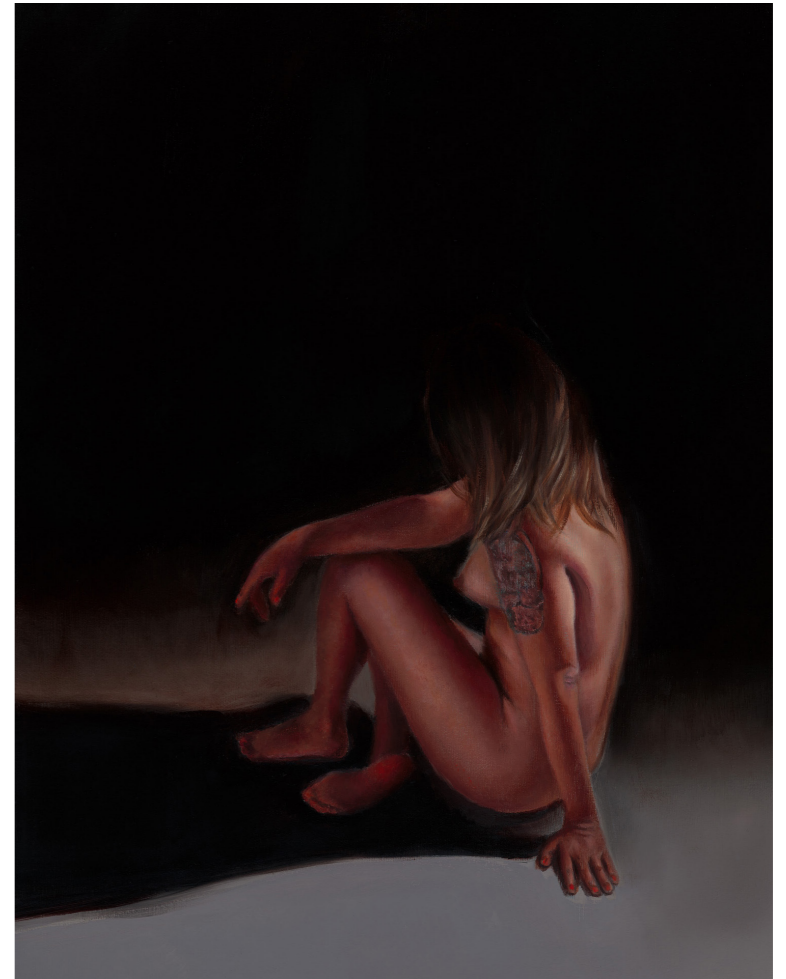

GEORGIE I, 2022
Oil on canvas
42 x 32 cm (framed)
$680 **SOLD**

GEORGIE II, 2022
Oil on canvas
42 x 32 cm (framed)
$680 **SOLD**

GEORGIE III, 2022
Oil on canvas
42 x 32 cm (framed)
$680 **SOLD**