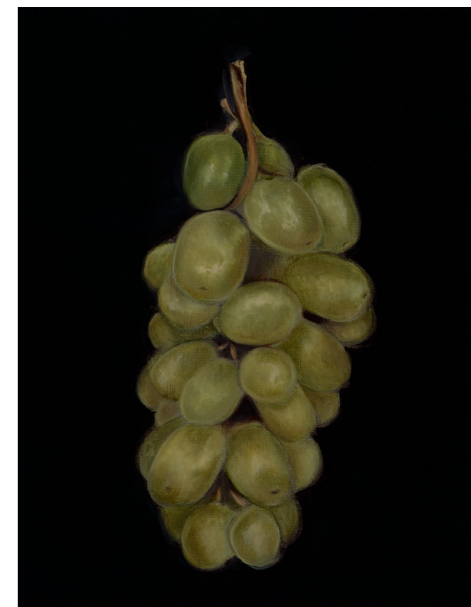

\$410 **SOLD**

ORANGES IN BLUE BOWL, 2022

Oil on canvas
28 x 23 cm (framed)

\$410 **SOLD**

PEARS IN BLUE DISH, 2022

Oil on canvas
28 x 23 cm (framed)

\$410

CHERRIES IN BLUE BOWL, 2022

Oil on canvas
28 x 23 cm (framed)

\$410 **SOLD**

GRAPES, 2022

Oil on canvas
28 x 23 cm (framed)

\$410

MANDARINS IN BOWL, 2022

Oil on linen
43 x 33 cm (framed)
\$500 **SOLD**

RED APPLES, 2022